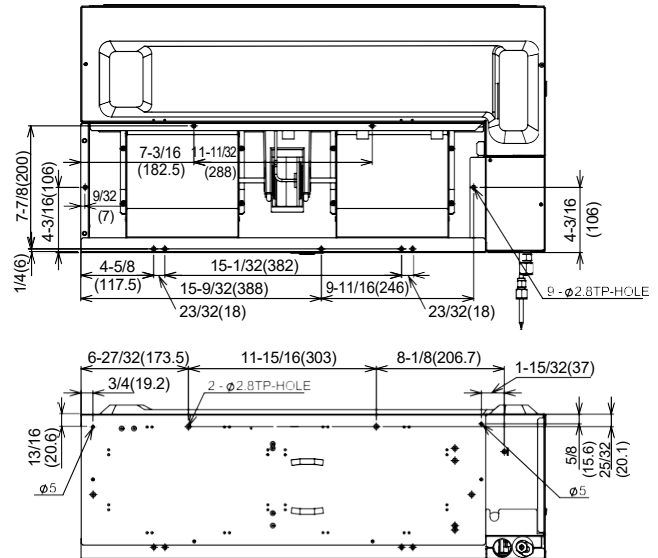

Factory default installation position is Bottom side suction.  
 However, Back side suction installation is also allowable  
 with some plate adjustment position.

Unit: inch(mm)

Bottom side suction opening

### BOTTOM SUCTION

Recommended cable between Outdoor and Indoor 14AWG - 18AWG 4 conductors stranded copper wire and Power wiring cable size must comply with applicable national and local codes.

Unit: inch(mm)