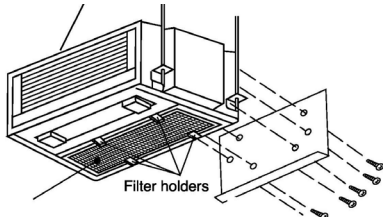

Recommended cable between Outdoor and Indoor 14AWG - 18AWG 4 conductors stranded copper wire and Power wiring cable size must comply with applicable national and local codes.

<b>Electrical</b>		
	Cooling	Heating
Running Current (Rated) (A)	0.54	
Power Consumption (Rated) (W)	Refer to Outdoor	

<b>Piping</b>	
Liquid (in)	1/4
Gas (in)	3/8
Drain (in)	0.63

<b>Optional Accessories:</b>	
Description	Part Number
Remote Controller with Receiver Kit	SPX-RKDN1
Remote Controller with Receiver Kit French	SPX-RKDN3
Wired Controller	SPX-URFG1
Wi-Fi Adapter	SPX-WFA01
Extension Cable for Wi-Fi Adapter	SPX-WFG58CM
H-Link Adapter IDU	PSC-6RAD
Adapter for Wired Remote Group Controller	SPX-DST1
26.2 ft (8m) Wire Cable for Distributor SPX-DST1	SPX-WDST8M
Dry Contact	SPX-WDC3
ON/OFF Status and Alarm Signal	SPX-WDC8
Float Switch	PMRAMD-350BWR11

Factory default installation position is Bottom side suction.  
 However, Back side suction installation is also allowable  
 with some plate adjustment position.

Unit: inch(mm)

Bottom side suction opening