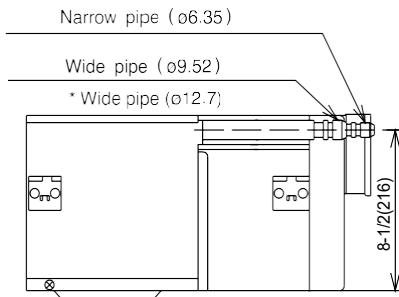

<b>Piping</b>	
Liquid (in)	1/4
Gas (in)	3/8
Drain (in)	0.63

<b>Optional Accessories:</b>	
Description	Part Number
Remote Controller with Receiver Kit	SPX-RKDN1
Remote Controller with Receiver Kit French	SPX-RKDN3
Wired Controller	SPX-URFG1
Wi-Fi Adapter	SPX-WFA01
Extension Cable for Wi-Fi Adapter	SPX-WFG58CM
H-Link Adapter IDU	PSC-6RAD
Adapter for Wired Remote Group Controller	SPX-DST1
26.2 ft (8m) Wire Cable for Distributor SPX-DST1	SPX-WDST8M
Dry Contact	SPX-WDC3
ON/OFF Status and Alarm Signal	SPX-WDC8
Float Switch	PMRAMD-350BWR11

Factory default installation position is Bottom side suction.  
 However, Back side suction installation is also allowable  
 with some plate adjustment position.

Unit: inch(mm)

Bottom side suction opening

### BOTTOM SUCTION

Recommended cable between Outdoor and Indoor 14AWG - 18AWG 4 conductors stranded copper wire and Power wiring cable size must comply with applicable national and local codes.

Unit: inch(mm)