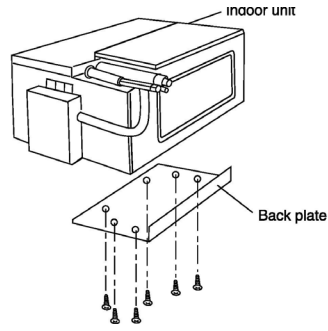

<b>Piping</b>	
Liquid (in)	1/4
Gas (in)	3/8
Drain (in)	0.63

<b>Optional Accessories:</b>	
Description	Part Number
Remote Controller with Receiver Kit	SPX-RKDN1
Remote Controller with Receiver Kit French	SPX-RKDN3
Wired Controller	SPX-URFG1
Wi-Fi Adapter	SPX-WFA01
Extension Cable for Wi-Fi Adapter	SPX-WFG58CM
H-Link Adapter IDU	PSC-6RAD
Adapter for Wired Remote Group Controller	SPX-DST1
26.2 ft (8m) Wire Cable for Distributor SPX-DST1	SPX-WDST8M
Dry Contact	SPX-WDC3
ON/OFF Status and Alarm Signal	SPX-WDC8
Float Switch	PMRAMD-350BWR11

Factory default installation position is Bottom side suction.  
 However, Back side suction installation is also allowable  
 with some plate adjustment position.

Unit: inch(mm)

Bottom side suction opening

### BOTTOM SUCTION

Recommended cable between Outdoor and Indoor 14AWG - 18AWG 4 conductors stranded copper wire and Power wiring cable size must comply with applicable national and local codes.

Unit: inch(mm)

Back side suction opening