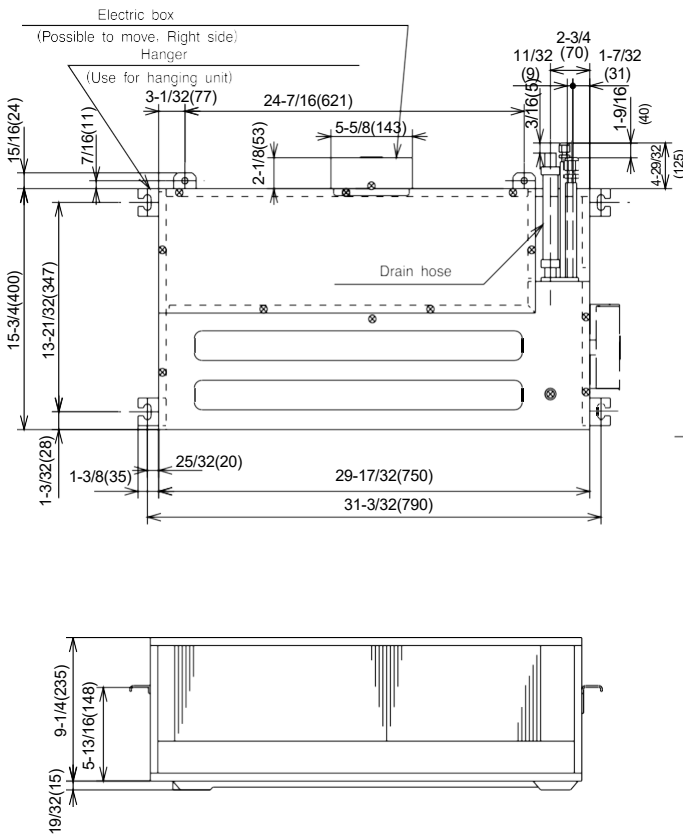

Unit: inch(mm)

BACK SUCTION

Recommended cable between Outdoor and Indoor 14AWG - 18AWG 4 conductors stranded copper wire and Power wiring cable size must comply with applicable national and local codes.