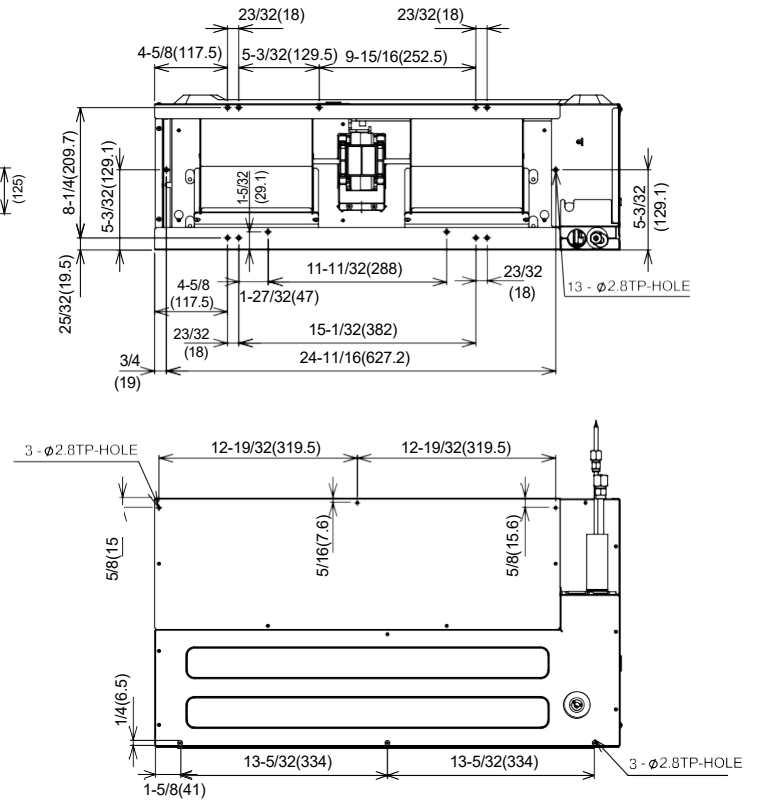

BACK SUCTION

Recommended cable between Outdoor and Indoor 14AWG - 18AWG 4 conductors stranded copper wire and Power wiring cable size must comply with applicable national and local codes.