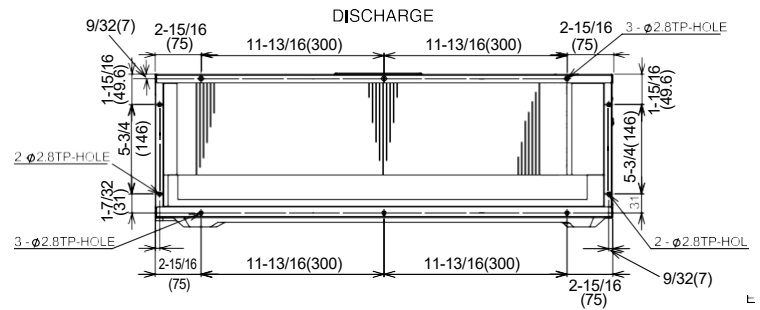

BACK SUCTION

Recommended cable between Outdoor and Indoor 14AWG - 18AWG 4 conductors stranded copper wire and Power wiring cable size must comply with applicable national and local codes.